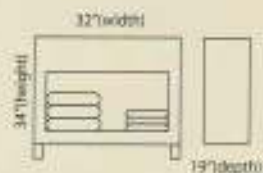

* For Dry, Semi and Bath use only

SONATA

Top unit: 24" (w) x 1.5" (d) x 24" (h)
 Veneered maple wood mirror frame.
 Product Code : 41836

Rosewood

Vanity base: 32" (w) x 19" (d) x 34" (h)
 Open concept vanity, drawer provided for
 storage, rosewood stain, 2 integrated towel bars,
 white porcelain basin top.
 Product Code : 41837