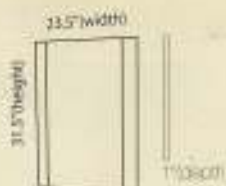

SYDNEY

Top unit: 23.5" (w) x 1" (d) x 31.5" (h)
Mirror with frame, Magickguard™
dark chocolate finish.
Product Code : 41772

Vanity base: 23.5" (w) x 21" (d) x 21.5" (h)
Contemporary, wall mounted, open concept vanity
that combines wood, glass and steel. Includes
chrome faucet. Supported on a solid wood frame
with Magickguard™ dark chocolate finish.
Product Code : 41806

EUROSTONE ELEMENT

Top unit: 23" (w) x 4.5" (d) x 31" (h)
Mirror: legacy frame with flutes, shelf.
Magickguard™ Cherry finish.
Product Code : 41776

Vanity base: 26" (w) x 12" (d) x 34" (h)
Legacy doors: with bottom drawer, flutes,
chrome knobs, and Magickguard™
Cherry finish.
Product Code : 41838

CONTINENTAL

Top unit: 23" (w) x 4.5" (d) x 31" (h)
Framed mirror, with shelf
Magickguard™ Dark chocolate
Product Code : 41841

Vanity base: 27" (w) x 19" (d) x 31" (h)
2 door construction, 1 clear glass bowl,
high spout chrome faucet and decorative chrome
hardware, Magickguard™ Dark chocolate finish.
Product Code : 41839

Wall hanging vanity

Product Code : 41916

EURO CARINO 20"

Wall Hanging Vanity
20" (w) x 12" (d) x 22" (h)
Glass/ Groove doors, porcelain Euro bowl and
Magickguard™ white finish

Product Code : 41916 - Groove door
Also available in Dark Chocolate finish