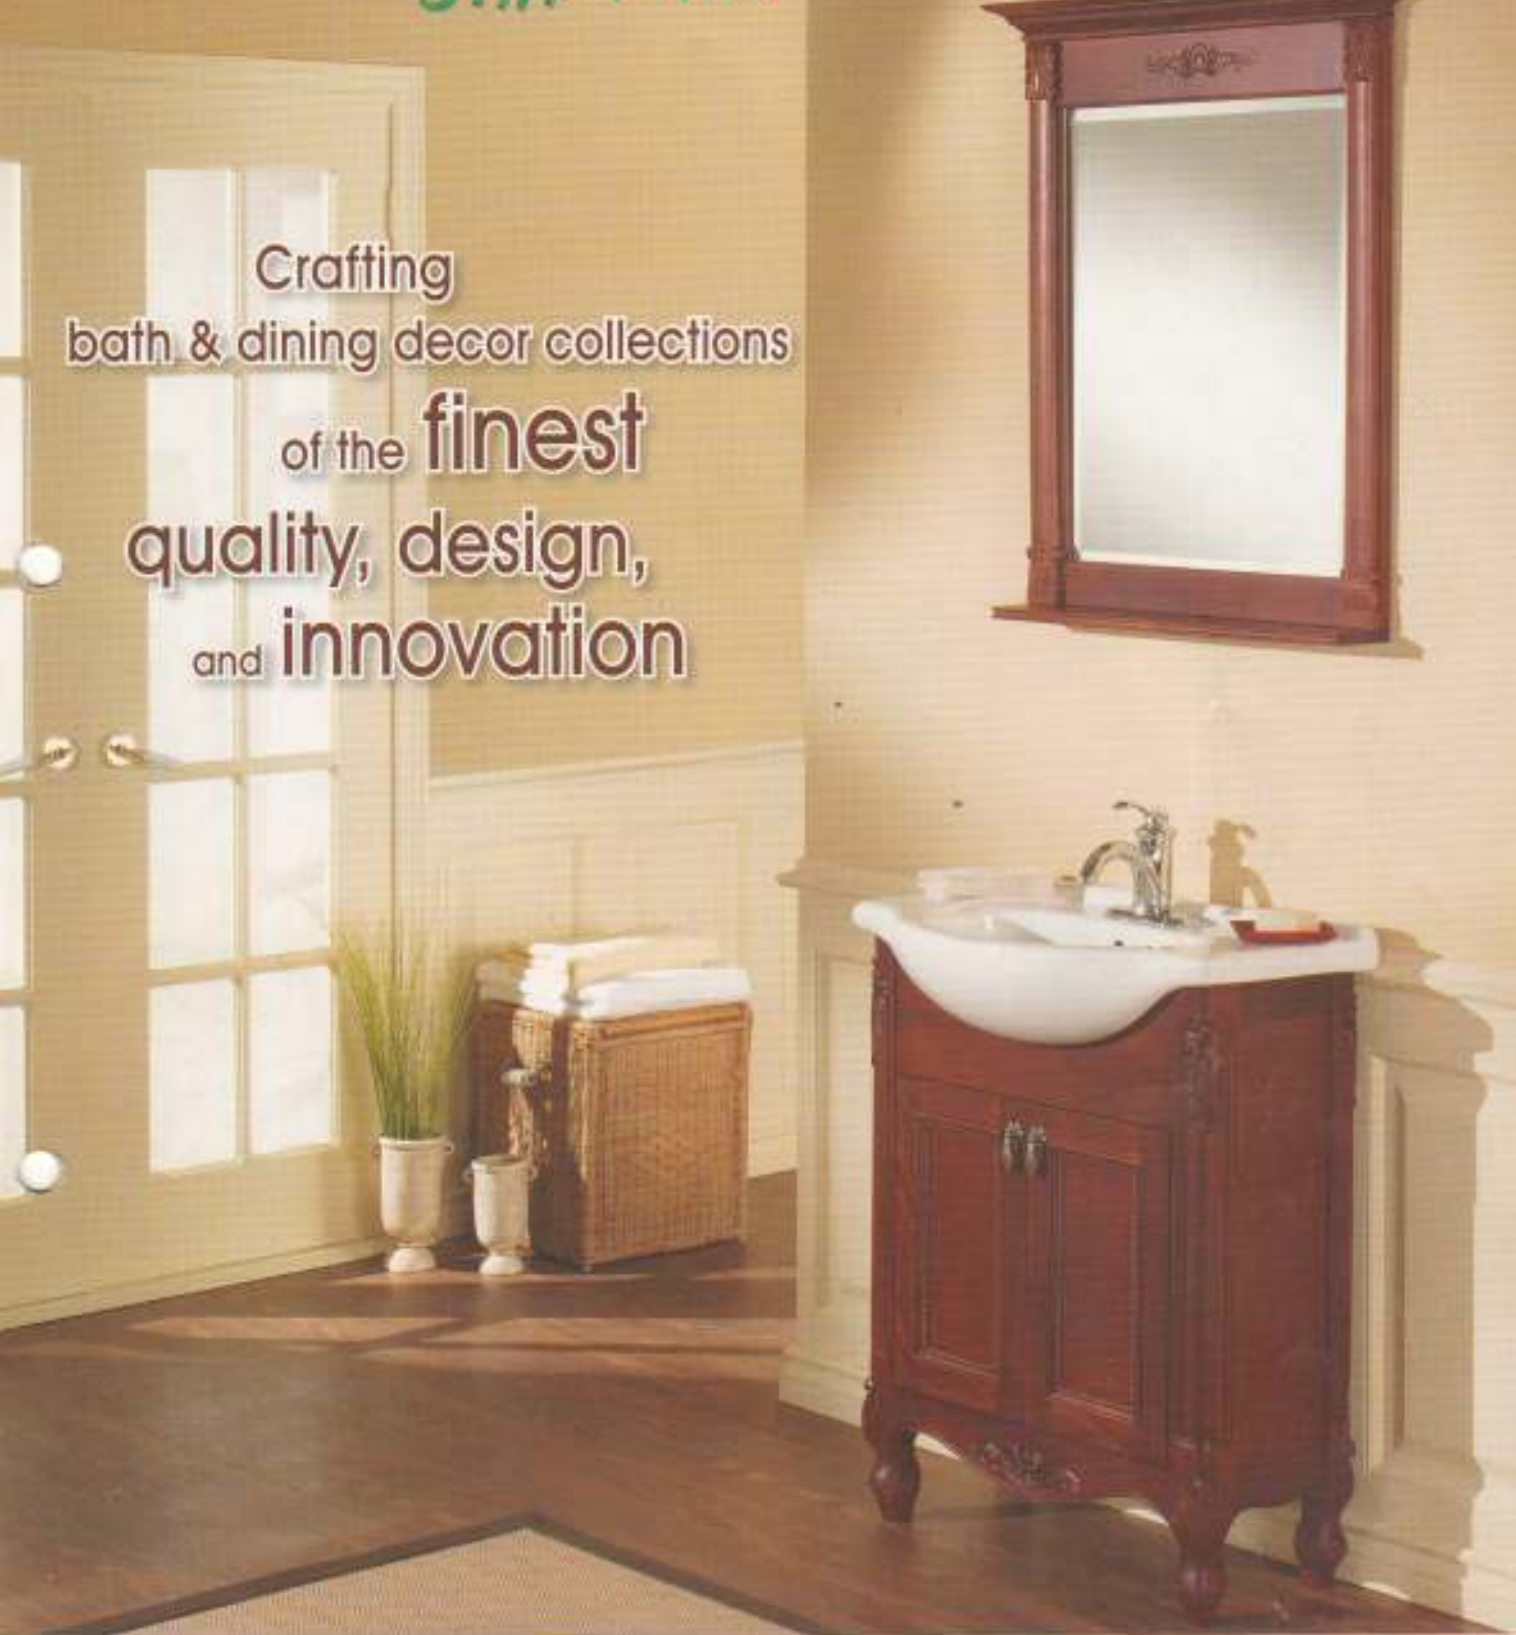

Crafting
bath & dining decor collections
of the **finest**
quality, design,
and **innovation**

M GICKWOODS

* For Dry, Semi wet Bath use only

EUROSTONE 24"

Top unit 22"(w) x 1"(d) x 30"(h)
 Mirror, deluxe frame, Magickguard™ white finish
 Product Code : 41759