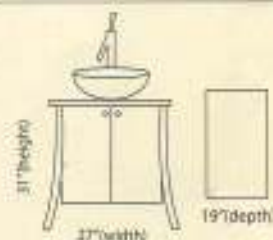

* For Dry Bath use only

* For Wet Bath use

SYDNEY

Top unit: 23.5" (w) x 1" (d) x 31.5" (h)
 Mirror with frame, Magickguard™
 dark chocolate finish.
 Product Code : 41772

Vanity base: 23.5" (w) x 21" (d) x 21.5" (h)
 Contemporary, wall mounted, open concept vanity
 that combines wood, glass and steel. Includes
 chrome faucet. Supported on a solid wood frame
 with Magickguard™ dark chocolate finish.
 Product Code : 41806

EUROSTONE ELEMENT

Top unit: 23" (w) x 4.5" (d) x 31" (h)
 Mirror: legacy frame with flutes, shelf.
 Magickguard™ Cherry finish.
 Product Code : 41776

Vanity base: 26" (w) x 12" (d) x 34" (h)
 Legacy doors: with bottom drawer, flutes,
 chrome knobs, and Magickguard™
 Cherry finish.
 Product Code : 41838

* For Dry Bath use only

CONTINENTAL

Top unit: 23" (w) x 4.5" (d) x 31" (h)
 Framed mirror, with shelf
 Magickguard™ Dark chocolate
 Product Code : 41841

Vanity base: 27" (w) x 19" (d) x 31" (h)
 2 door construction, 1 clear glass bowl,
 high spout chrome faucet and decorative chrome
 hardware, Magickguard™ Dark chocolate finish.
 Product Code : 41839