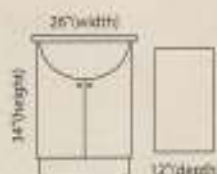

EUROSTONE ELEMENT

Top unit: 23" (w) x 4.5" (d) x 31" (h)
Mirror: legacy frame with flutes, shelf.
Magickguard™ Cherry finish.
Product Code : 41776