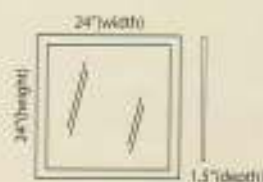

* For Dry, Semi and Bath use only

SONATA

Top unit: 24" (w) x 1.5" (d) x 24" (h)
Veneered maple wood mirror frame.
Product Code : 41836