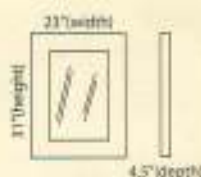

* For Dry Bath use only

CONTINENTAL

Top unit: 23" (w) x 4.5" (d) x 31" (h)
 Framed mirror, with shelf
 Magickguard™ Dark chocolate
 Product Code : 41841

Vanity base: 27" (w) x 19" (d) x 31" (h)
 2 door construction, 1 clear glass bowl,
 high spout chrome faucet and decorative chrome
 hardware, Magickguard™ Dark chocolate finish.
 Product Code : 41839