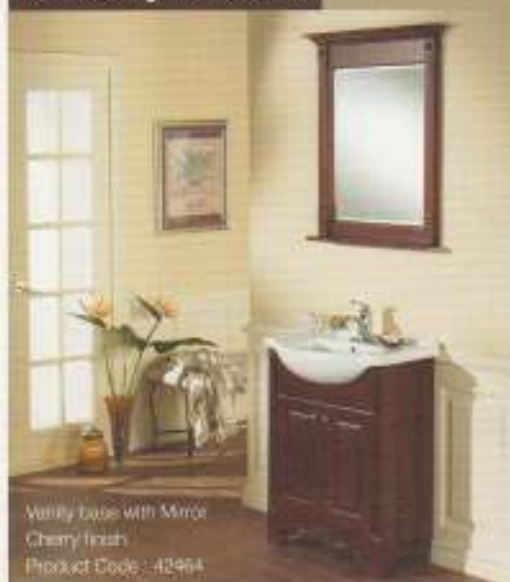

Vanity base with Mirror
Cherry finish
Product Code : 42464

Vanity base : 26"(w) x 12"(d) x 34"(h) Mirror : 26"(w) x 4"(d) x 34.5"(h)