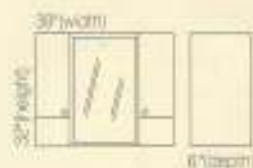

* For Dry, Semi wet Bath use only

white, ivory, DC Available

* For Dry, Semi wet Bath use only

EUROSTONE 39"

Top unit 39"(w) x 6"(d) x 32"(h)
 Mirror, deluxe frame, Magickguard™ white finish, shelves on two sides with deluxe doors, contour light valance with 3 halogen lights.
 Product Code : 41829