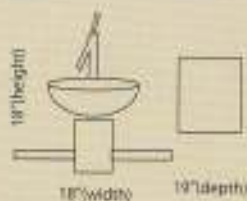

Product subject to availability

* For Dry Bath use only

MANHATTAN 17"

Top unit: 16" (w) x 1" (d) x 31.5" (h)
 Mirror with frame; Magickguard™
 dark chocolate finish.
 Product Code : 41773

Vanity base: 17" (w) x 21" (d) x 21" (h)
 Contemporary space-saving design, combines
 steel, wood and glass, 16mm thick glass bowl
 with popup, Stainless steel stand, high spout
 chrome faucet, towel rod and accessory shelf with
 Magickguard™ dark chocolate finish.
 Product Code : 41809