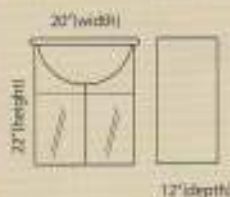

SYDNEY

Top unit: 23.5" (w) x 1" (d) x 31.5" (h)
Mirror with frame, Magickguard™
dark chocolate finish.
Product Code : 41772

Vanity base: 23.5" (w) x 21" (d) x 21.5" (h)
Contemporary, wall mounted, open concept vanity
that combines wood, glass and steel. Includes
chrome faucet. Supported on a solid wood frame
with Magickguard™ dark chocolate finish.
Product Code : 41806

EUROSTONE ELEMENT

Top unit: 23" (w) x 4.5" (d) x 31" (h)
Mirror: legacy frame with flutes, shelf.
Magickguard™ Cherry finish.
Product Code : 41776

Vanity base: 26" (w) x 12" (d) x 34" (h)
Legacy doors: with bottom drawer, flutes,
chrome knobs, and Magickguard™
Cherry finish.
Product Code : 41838

CONTINENTAL

Top unit: 23" (w) x 4.5" (d) x 31" (h)
Framed mirror, with shelf
Magickguard™ Dark chocolate
Product Code : 41841

Vanity base: 27" (w) x 19" (d) x 31" (h)
2 door construction, 1 clear glass bowl,
high spout chrome faucet and decorative chrome
hardware, Magickguard™ Dark chocolate finish.
Product Code : 41839

Wall hanging vanity

Product Code : 41916

EURO CARINO 20"

Wall Hanging Vanity
20" (w) x 12" (d) x 22" (h)
Glass/ Groove doors, porcelain Euro bowl and
Magickguard™ white finish

Product Code : 41916 - Groove door
Also available in Dark Chocolate finish